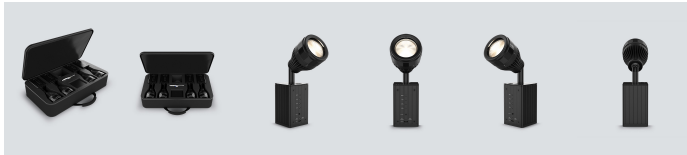

EZPin Zoom Pack

EZPin Zoom Pack takes pin spot lighting to new heights of versatility. EZPin Zoom features manual zoom adjustment with a wide range to accommodate fixture placement at any distance. The unit is equipped with a handy magnetic base that affixes to most metal surfaces, eliminating the need for clamps, while the rechargeable battery allows the fixture to be placed anywhere. EZPin Zoom features a manually adjustable head allowing for maximum room coverage and is attachable to most mic stands. Wireless on/off operation is available with the included [IRC-6 remote](#). The EZPin Zoom Pack system includes 4 EZpin Zoom fixtures, [IRC-6 remote](#), and a carry bag.

Highlights

- Pin spotting system includes 4 EZpin Zoom fixtures, 1 IRC-6 remote and a FREE carry bag
- Rechargeable battery allows the fixture to be placed anywhere
- Wide zoom range accommodates fixture placement at any distance
- Magnetic base affixes to most metal surfaces, eliminating the need for clamps
- Manually adjustable head allows maximum room coverage
- Wireless on/off operation is available with the included IRC-6 remote

Specifications

- Light Source: 1 LED (natural white) 5 W, (1.5 A), 50,000 hours life expectancy
- PWM Frequency: 51Hz
- Maximum Run Time: up to 11 hours
- Recharge Time: 6 hours
- Illuminance: (5°): 3,149 lux @ 2 m
(25°): 247 lux @ 2 m
- Input Voltage: 5 VDC, 8 A (external power supply: 100 to 240 VAC, 50/60 Hz)
- Power and Current: 41 W, 0.6 A @ 120 V, 60 Hz
40 W, 0.3 A @ 230 V, 50 Hz
- Weight: 1.6 lb (0.7 kg)
- Size: 2.4 x 2.6 x 9.2 in (60 x 66.5 x 234 mm)
- Approvals: CE
- Zoom Range: 5°-25°
- Color Temperature: 4000 K
- Bracket Mounting Hole: M10

What's Included

- 4 EZpin Zoom
- 4 USB cables
- 1 multi-charger
- 1 IRC-6 Remote
- 1 carrying bag
- Quick Reference Guide